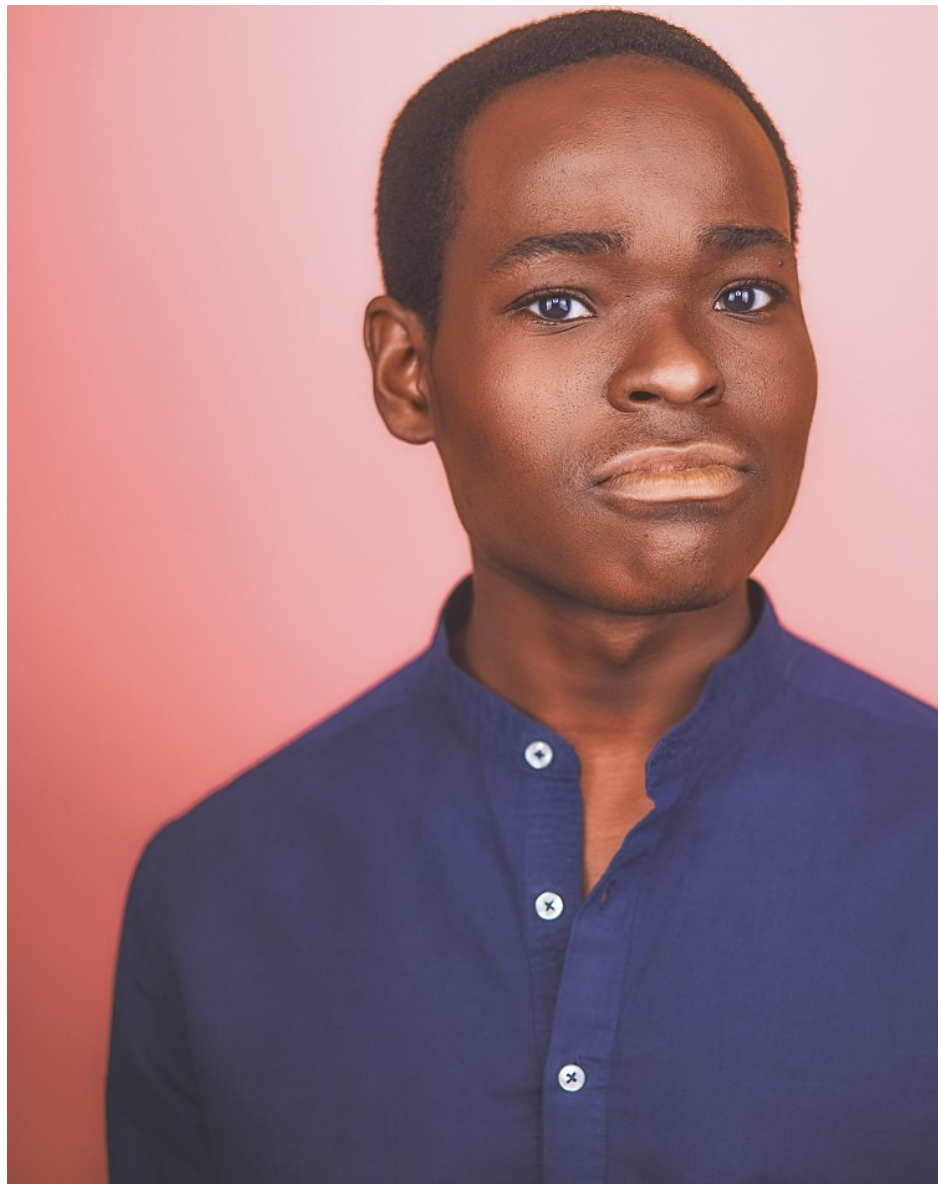

KYLE FOX DOUGLAS

Height 5'9" Waist 30" Inseam 32" Collar 15.5" Suit 36" Suit Length R Shoe 10 US Hair Black Eyes Brown

KYLE FOX DOUGLAS

Height 5'9" Waist 30" Inseam 32" Collar 15.5" Suit 36" Suit Length R Shoe 10 US Hair Black Eyes Brown

KYLE FOX DOUGLAS

Height 5'9" Waist 30" Inseam 32" Collar 15.5" Suit 36" Suit Length R Shoe 10 US Hair Black Eyes Brown