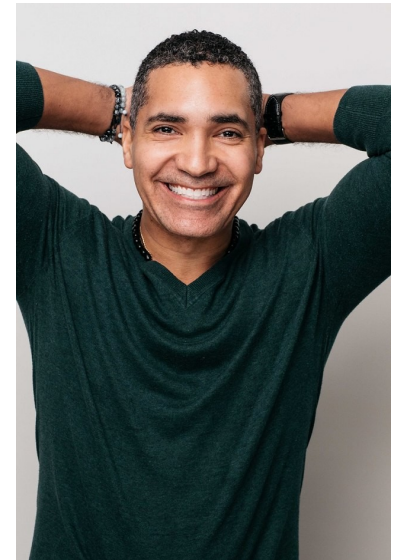

SEAN GARCIA

Height 6'0" Waist 34" Inseam 34" Sleeve 34" Suit 42" Suit Length R Shoe 11.5 US
Hair Black Eyes Black

Take 3 Talent Agency, INC. | 1460 Broadway, 8th Floor, New York, NY 10036
646.289.3915 | print@take3talent.com